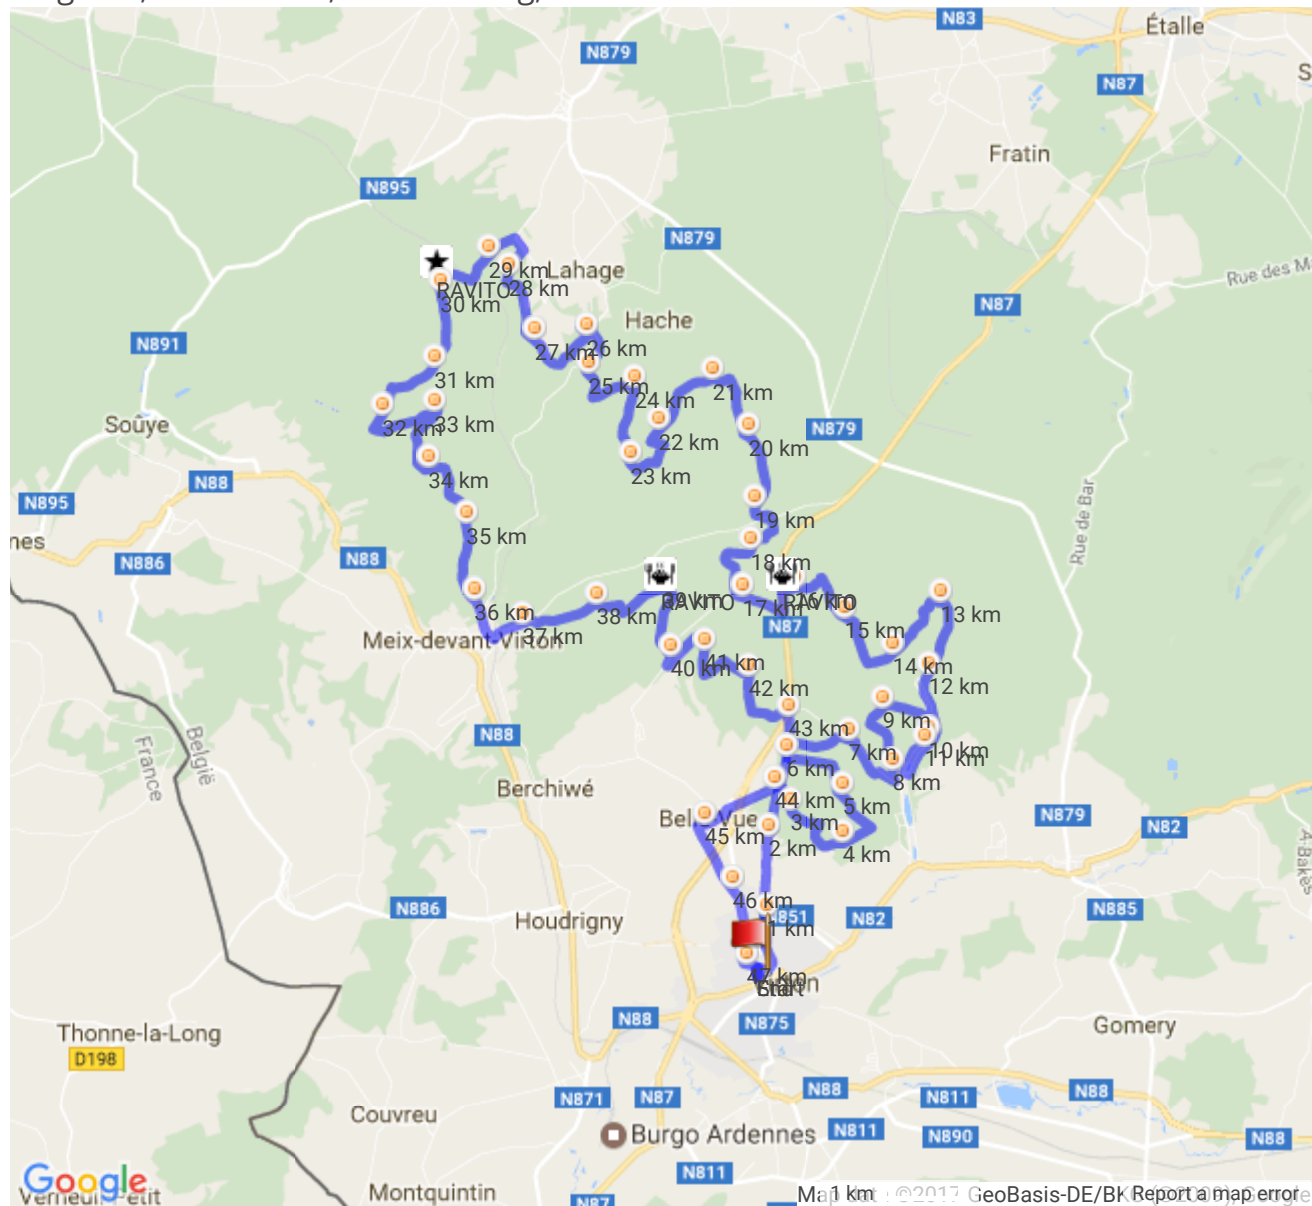

Belgium Les Sources 2017-47km of sixteentons - 47.29 km - round trip

Belgium , 6761 Virton, Luxembourg, Wallonie

Altitude range

136 metre (Altitude from 225 metre to 361 metre)

Total climb: 893 metre, Total descent: 893 metre