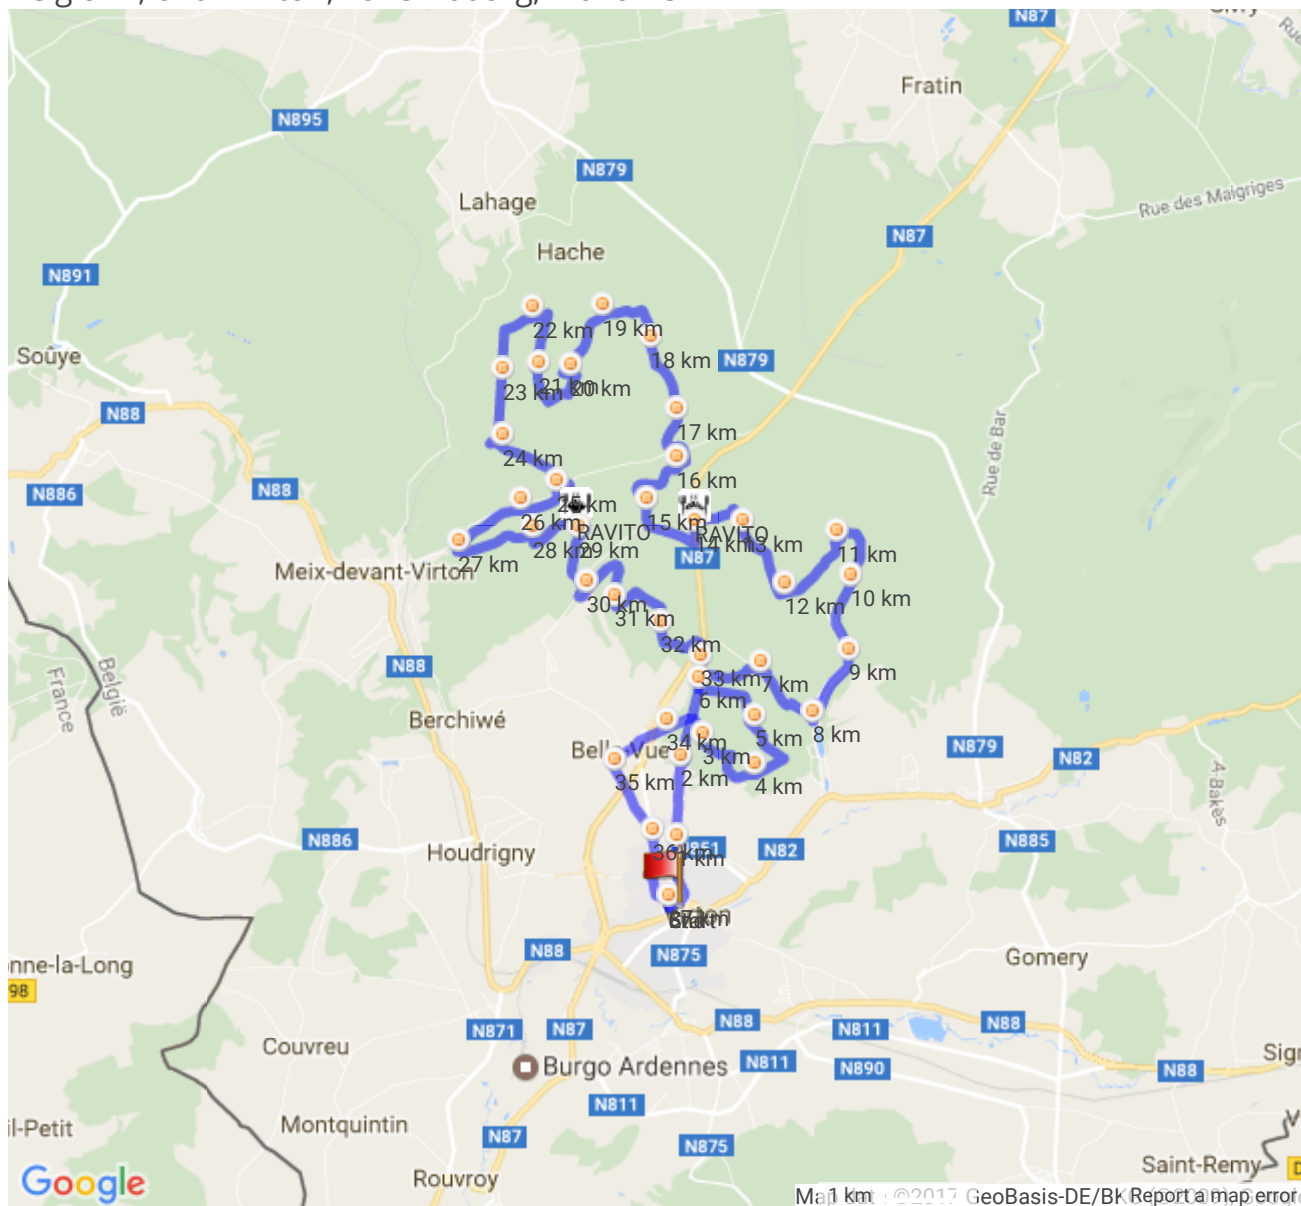

### Les Sources 2017-37km of sixteentons - 37.02 km - round trip

Belgium , 6761 Virton, Luxembourg, Wallonie

### Altitude range

135 metre (Altitude from 225 metre to 360 metre)

Total climb: 678 metre, Total descent: 679 metre