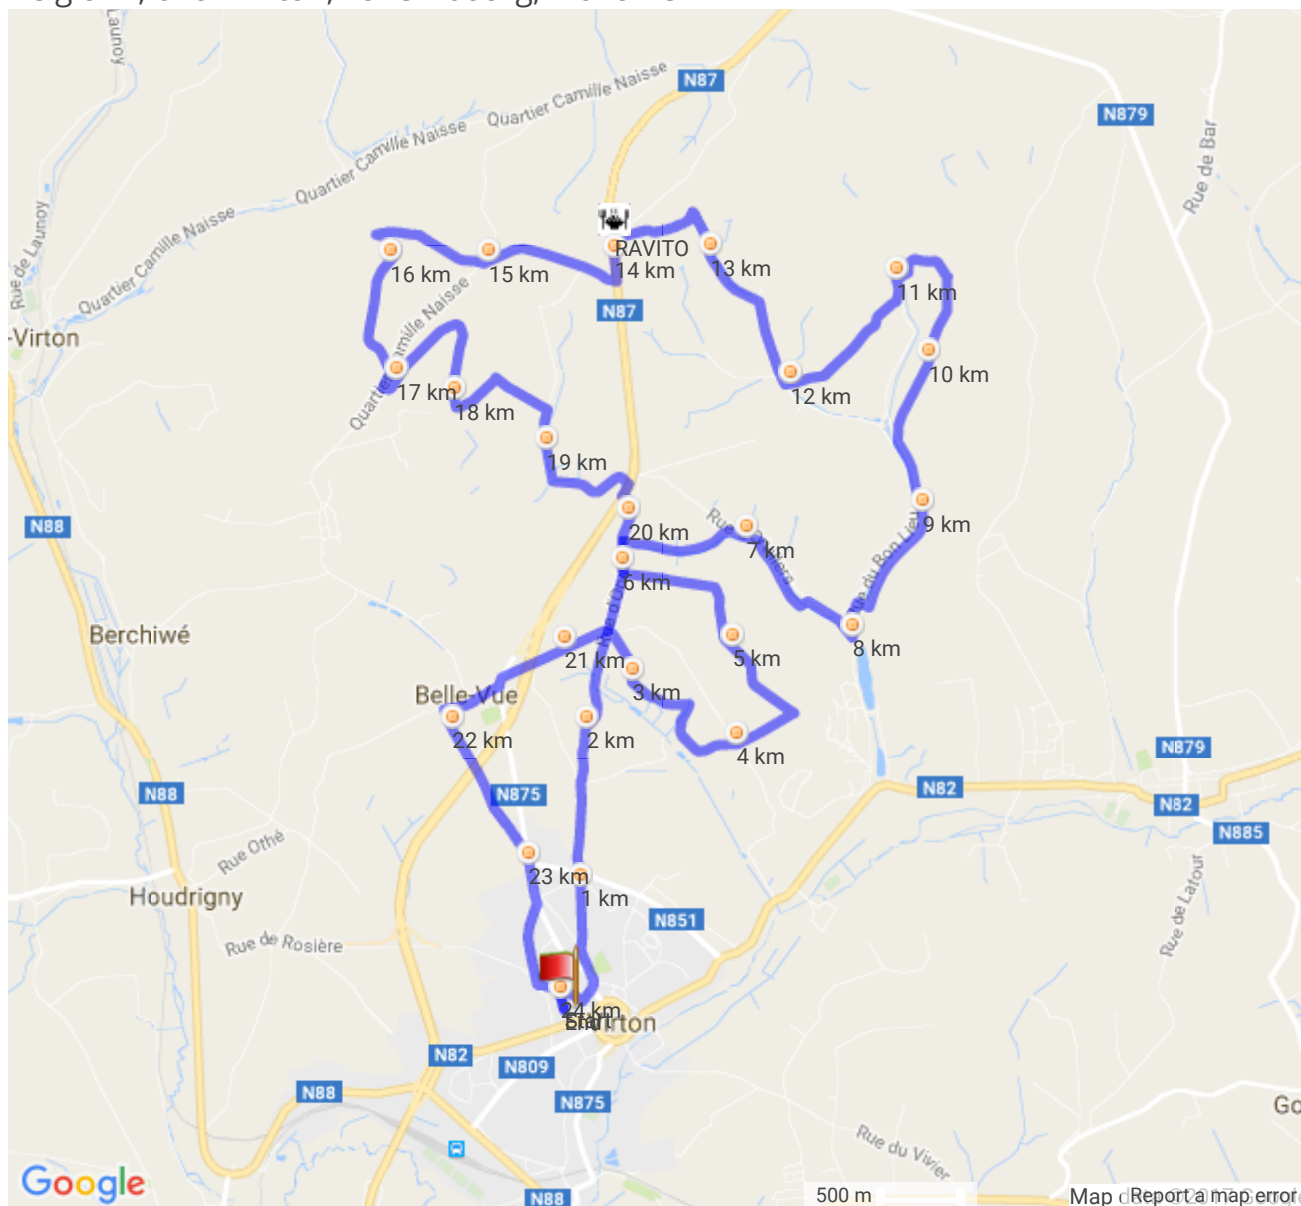

### Les Sources 2017-24km of sixteentons - 24.07 km - round trip

Belgium , 6761 Virton, Luxembourg, Wallonie

### Altitude range

135 metre (Altitude from 225 metre to 360 metre)

Total climb: 435 metre, Total descent: 435 metre