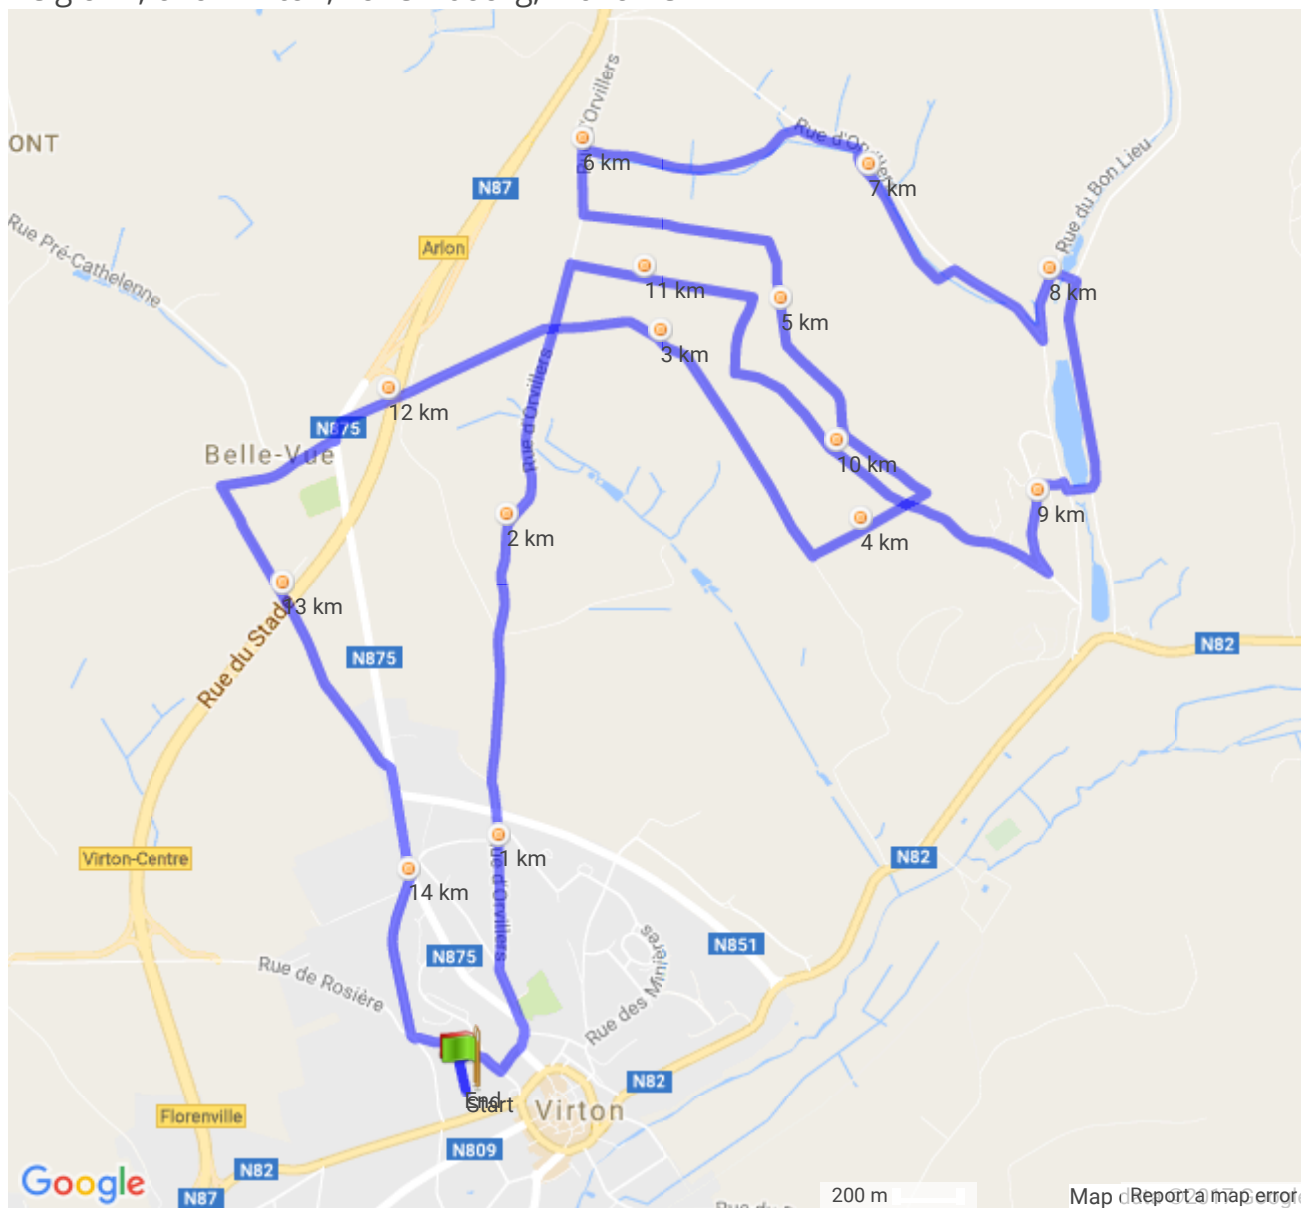

🇧🇪 VTT LES SOURCES 15km of sixteentons - 14.81 km - round trip

Belgium , 6761 Virton, Luxembourg, Wallonie

Altitude range

95 metre (Altitude from 217 metre to 312 metre)

Total climb: 247 metre, Total descent: 246 metre